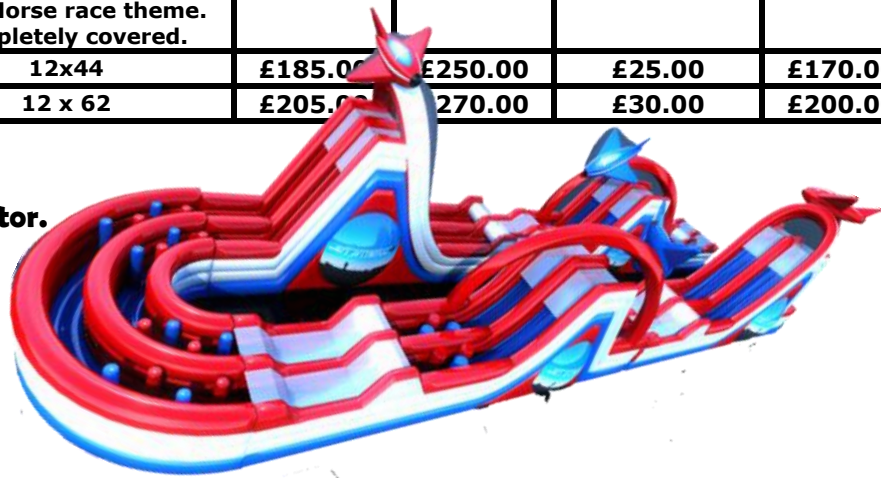

For the kids that never grew up!!

Units Suitable for ages up to adults

DELUXE OBSTACLE COURSE Available as 2 or 3 Part	Size 12 x 44 12 x 60	£ Mon-Thurs	£ Fri.-Sun Bank Hol.	£ Overnight supplement	£ 6.30pm overnight	Age Group
	Deluxe Obstacle course, with tunnels, biff n bash, squeeze through area, and slide. A superb top of the range unit. Covered.	See below	See below	See below	See Below	See below
2 Part	12 x 44	£160.00	£220.00	£20.00	£145.00	3 - adult
3 Part	12 x 60	£180.00	£250.00	£25.00	£165.00	3 - adult
MEGA DELUXE OBSTACLE COURSE	Sizes 2 Part 12x44 3 Part 12x62	£ Mon-Thurs	£ Fri.-Sun Bank Hol.	£ Overnight supplement	£ 6.30pm overnight	Age Group
	Mega Deluxe Obstacle course, with tunnels, biff n bash, squeeze through area, jumps, large slide. Extra High walls Amazing top of the range unit. Horse race theme. Completely covered.	See below	See below	See below	See Below	See below
2 Part	12x44	£185.00	£250.00	£25.00	£170.00	5 - adult
3 Part	12 x 62	£205.00	£270.00	£30.00	£200.00	5- adult